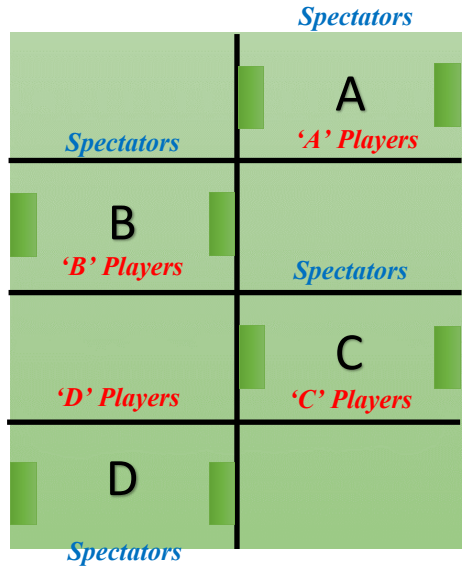

Headon Forest Drive

St. Timothy's
Elementary School

Please note map is not to scale

Deer Run Avenue